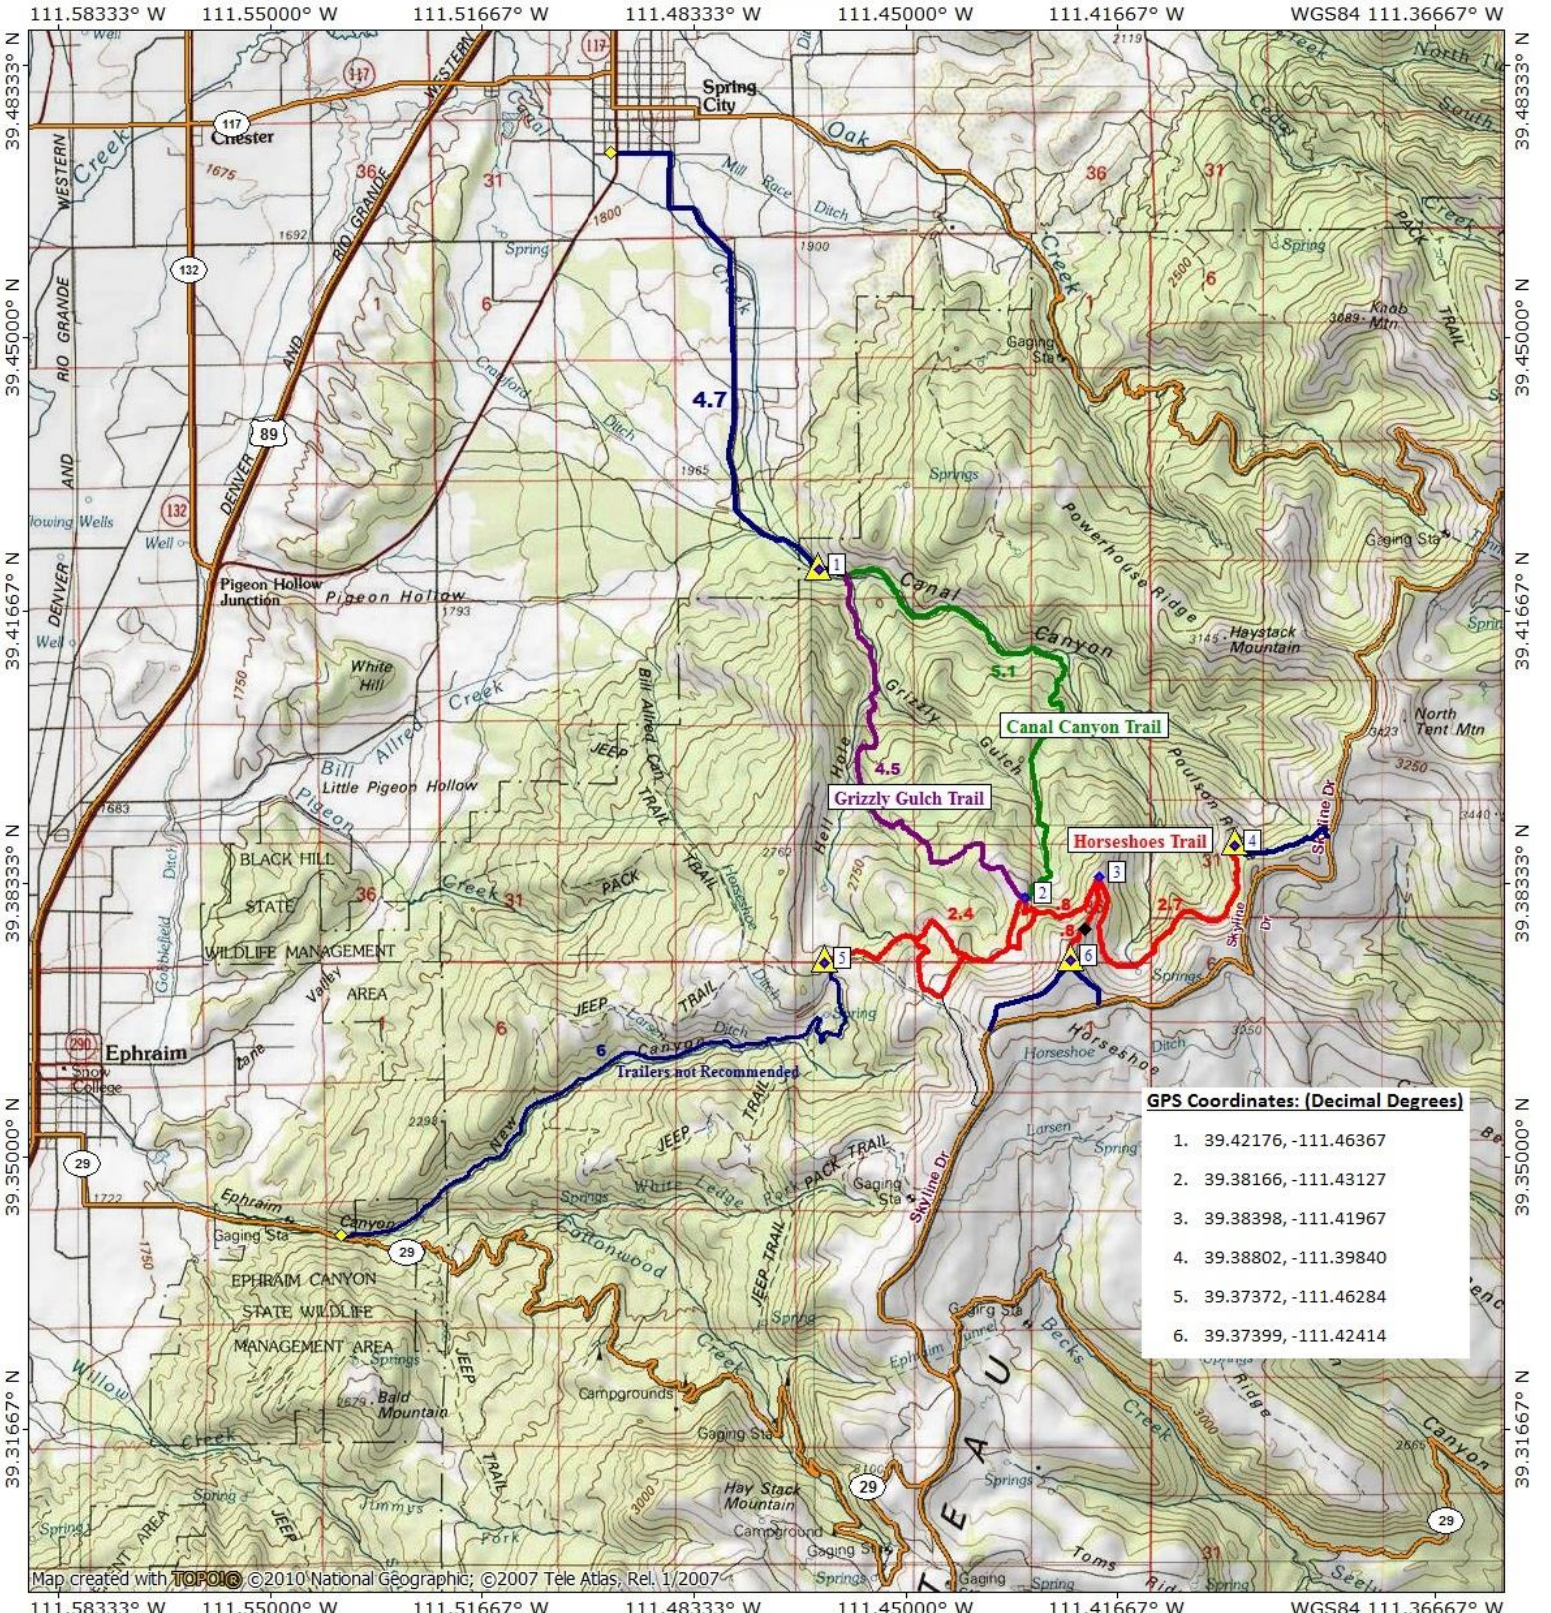

Non Motorized Trails

GPS Coordinates: (Decimal Degrees)

- 1. 39.42176, -111.46367
- 2. 39.38166, -111.43127
- 3. 39.38398, -111.41967
- 4. 39.38802, -111.39840
- 5. 39.37372, -111.46284
- 6. 39.37399, -111.42414

Map created with **TOPOIC** © 2010 National Geographic; © 2007 Tele Atlas, Rel. 1/2007

TN MN
11°
10/24/16

Non Motorized Trails

111.45000° W 111.43333° W 111.41667° W 111.40000° W WGS84 111.38333° W

GPS Coordinates: (Decimal Degrees)

1.	39.42176, -111.46367
2.	39.38166, -111.43127
3.	39.38398, -111.41967
4.	39.38802, -111.39840
5.	39.37372, -111.46284
6.	39.37399, -111.42414

39.41667° N 39.40000° N 39.38333° N 39.36667° N

111.45000° W 111.43333° W 111.41667° W 111.40000° W WGS84 111.38333° W