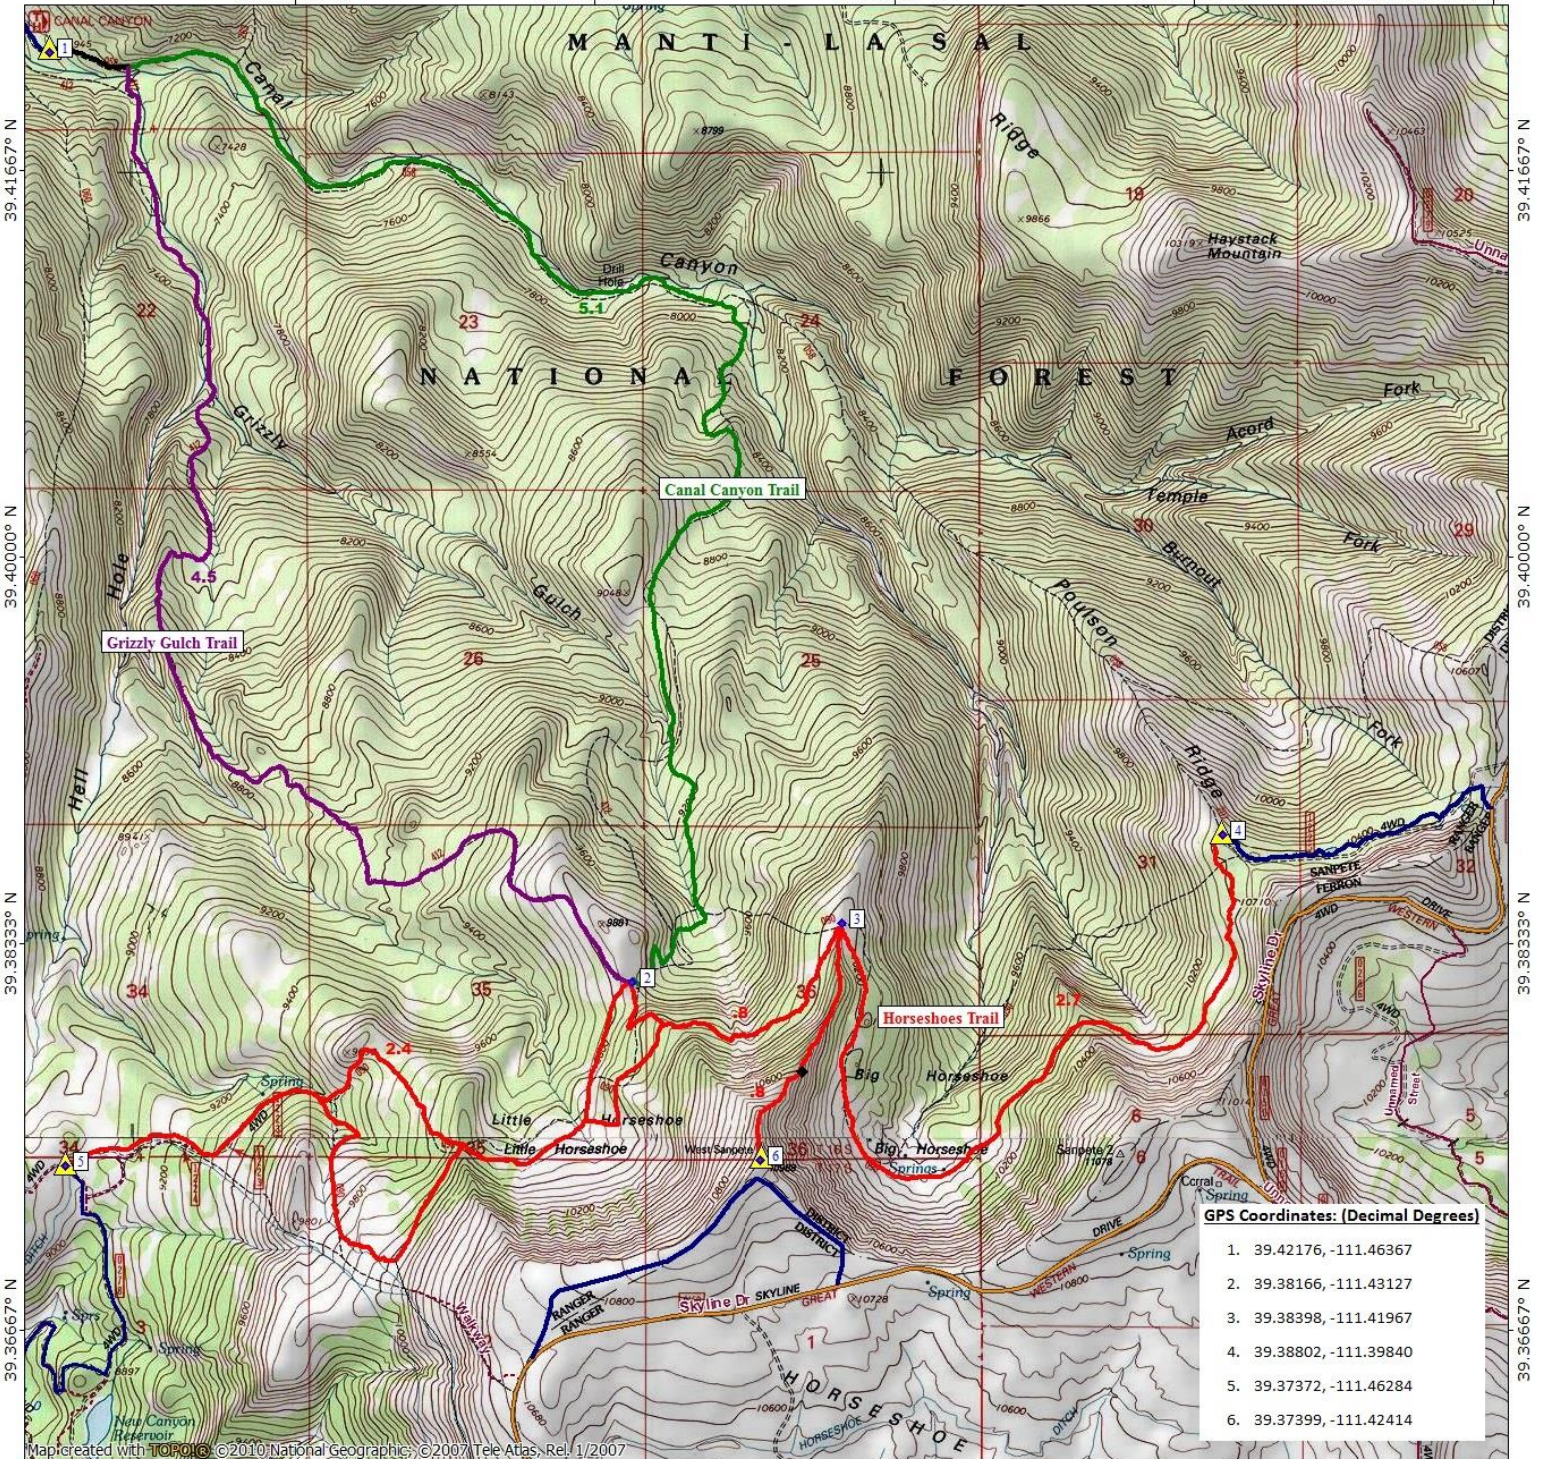

Non Motorized Trails

GPS Coordinates: (Decimal Degrees)

- 1. 39.42176, -111.46367
- 2. 39.38166, -111.43127
- 3. 39.38398, -111.41967
- 4. 39.38802, -111.39840
- 5. 39.37372, -111.46284
- 6. 39.37399, -111.42414

Map created with **TOPOIC** © 2010 National Geographic; © 2007 Tele Atlas, Rel. 1/2007

TN MN
11°
10/24/16

Non Motorized Trails

111.45000° W 111.43333° W 111.41667° W 111.40000° W WGS84 111.38333° W

GPS Coordinates: (Decimal Degrees)

1.	39.42176, -111.46367
2.	39.38166, -111.43127
3.	39.38398, -111.41967
4.	39.38802, -111.39840
5.	39.37372, -111.46284
6.	39.37399, -111.42414

39.41667° N 39.40000° N 39.38333° N 39.36667° N

111.45000° W 111.43333° W 111.41667° W 111.40000° W WGS84 111.38333° W