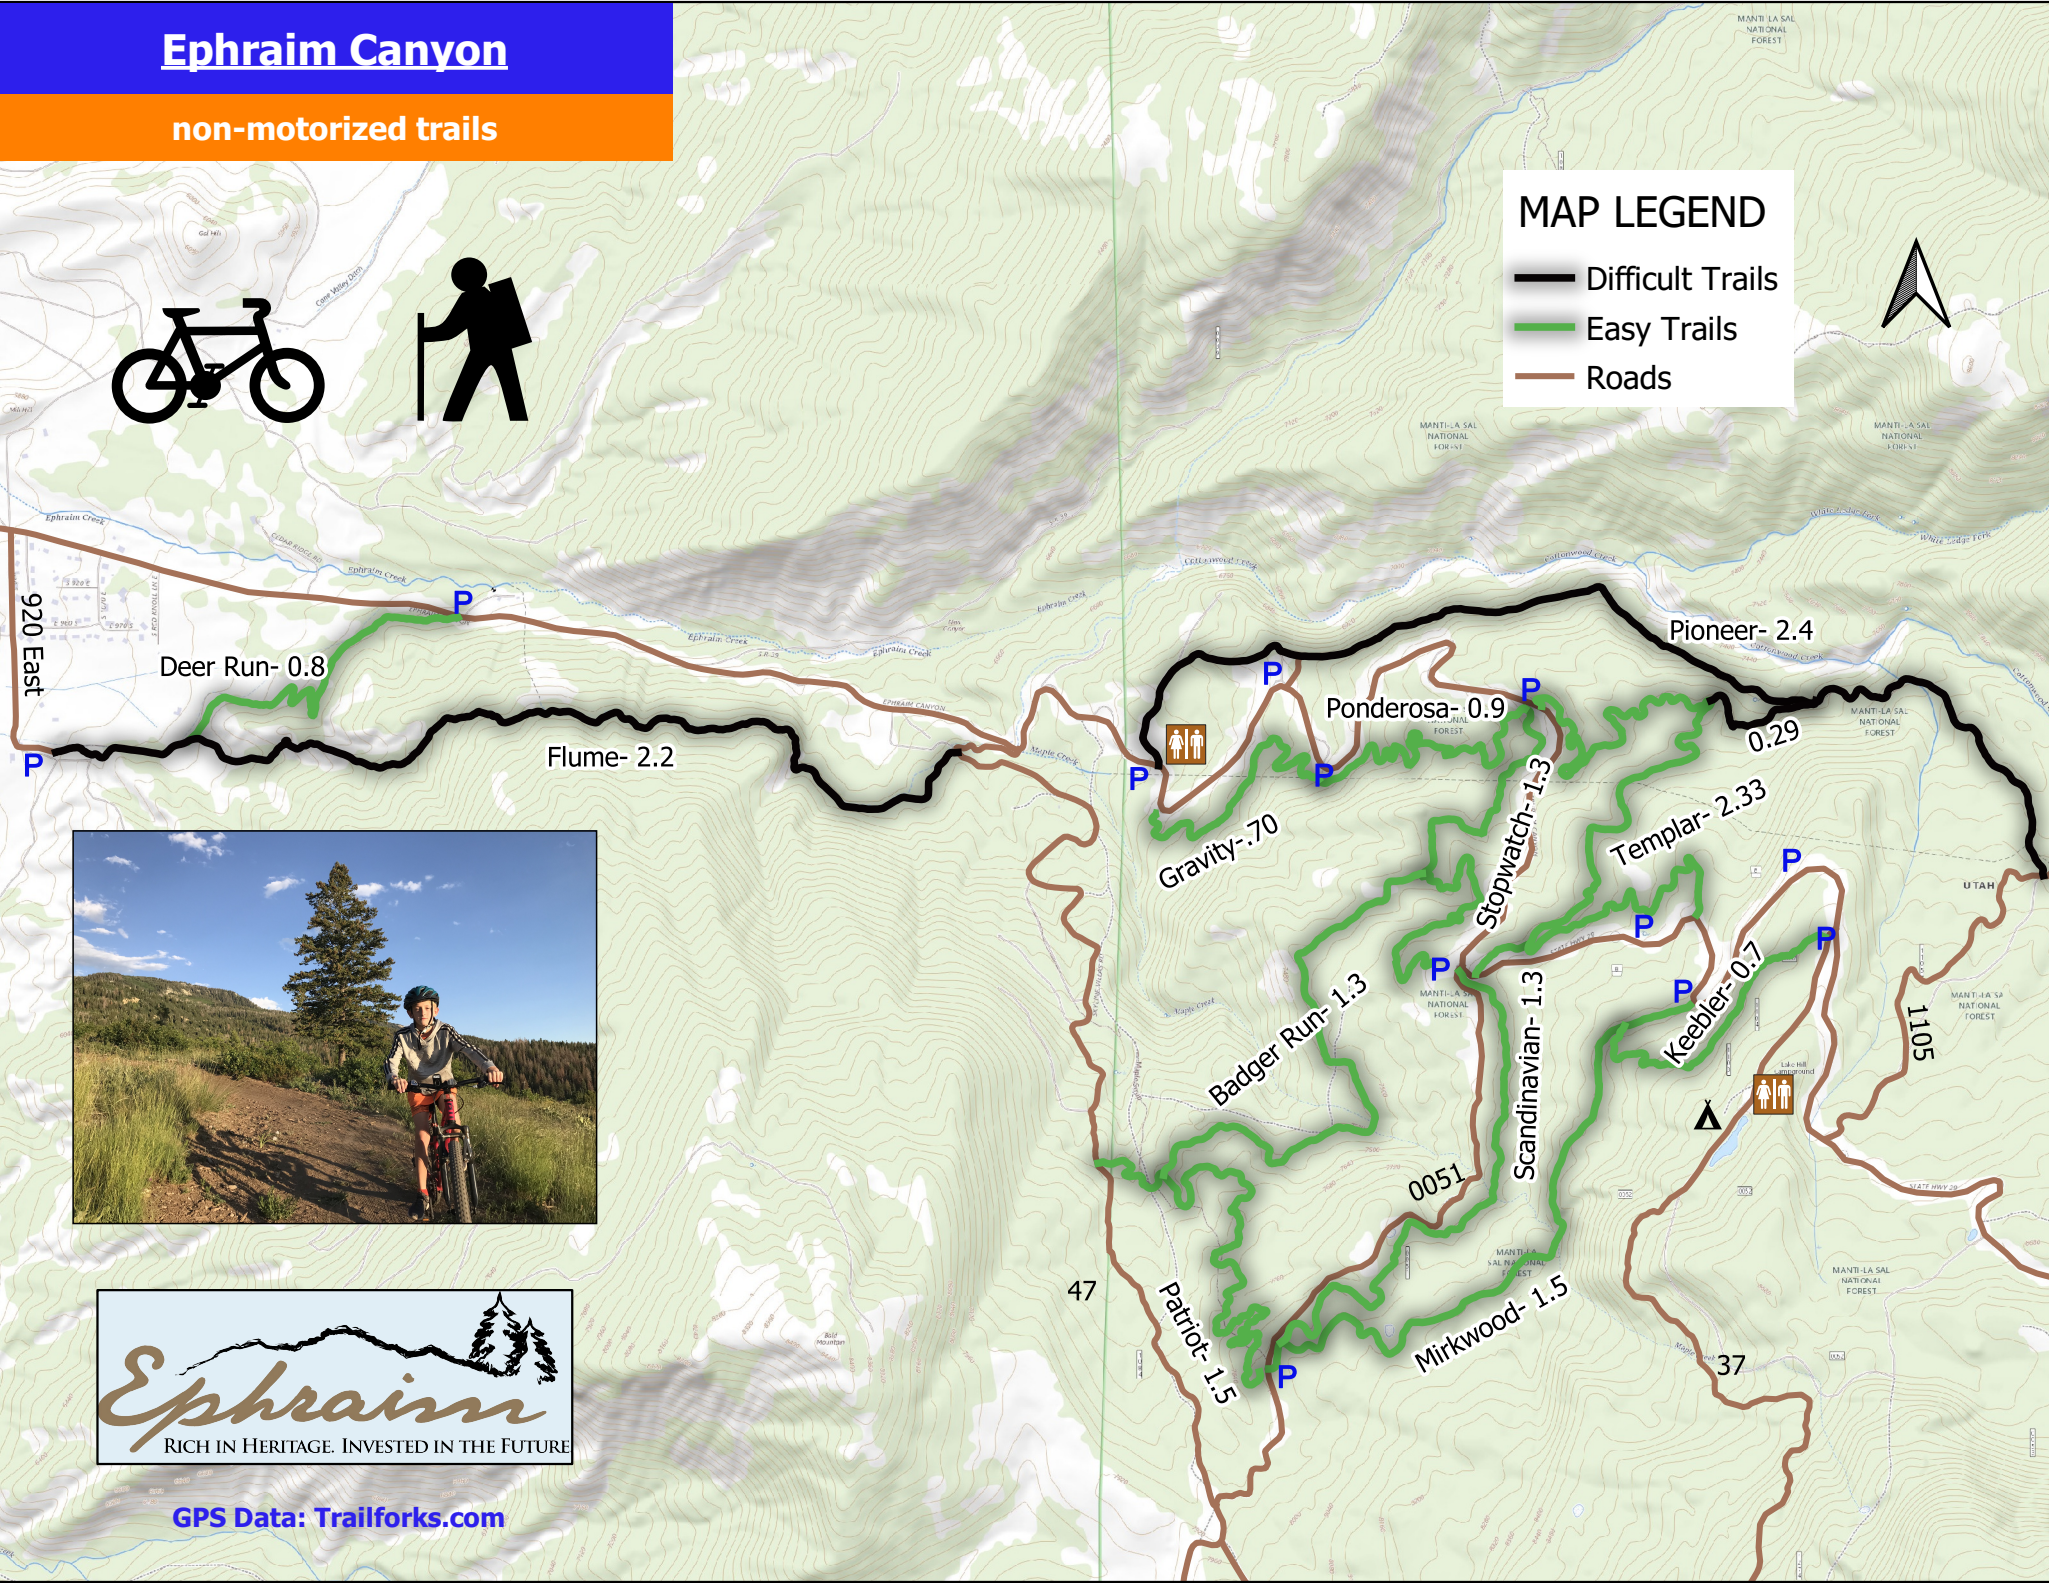

Ephraim Canyon

non-motorized trails

MAP LEGEND

- Difficult Trails
- Easy Trails
- Roads

GPS Data: Trailforks.com