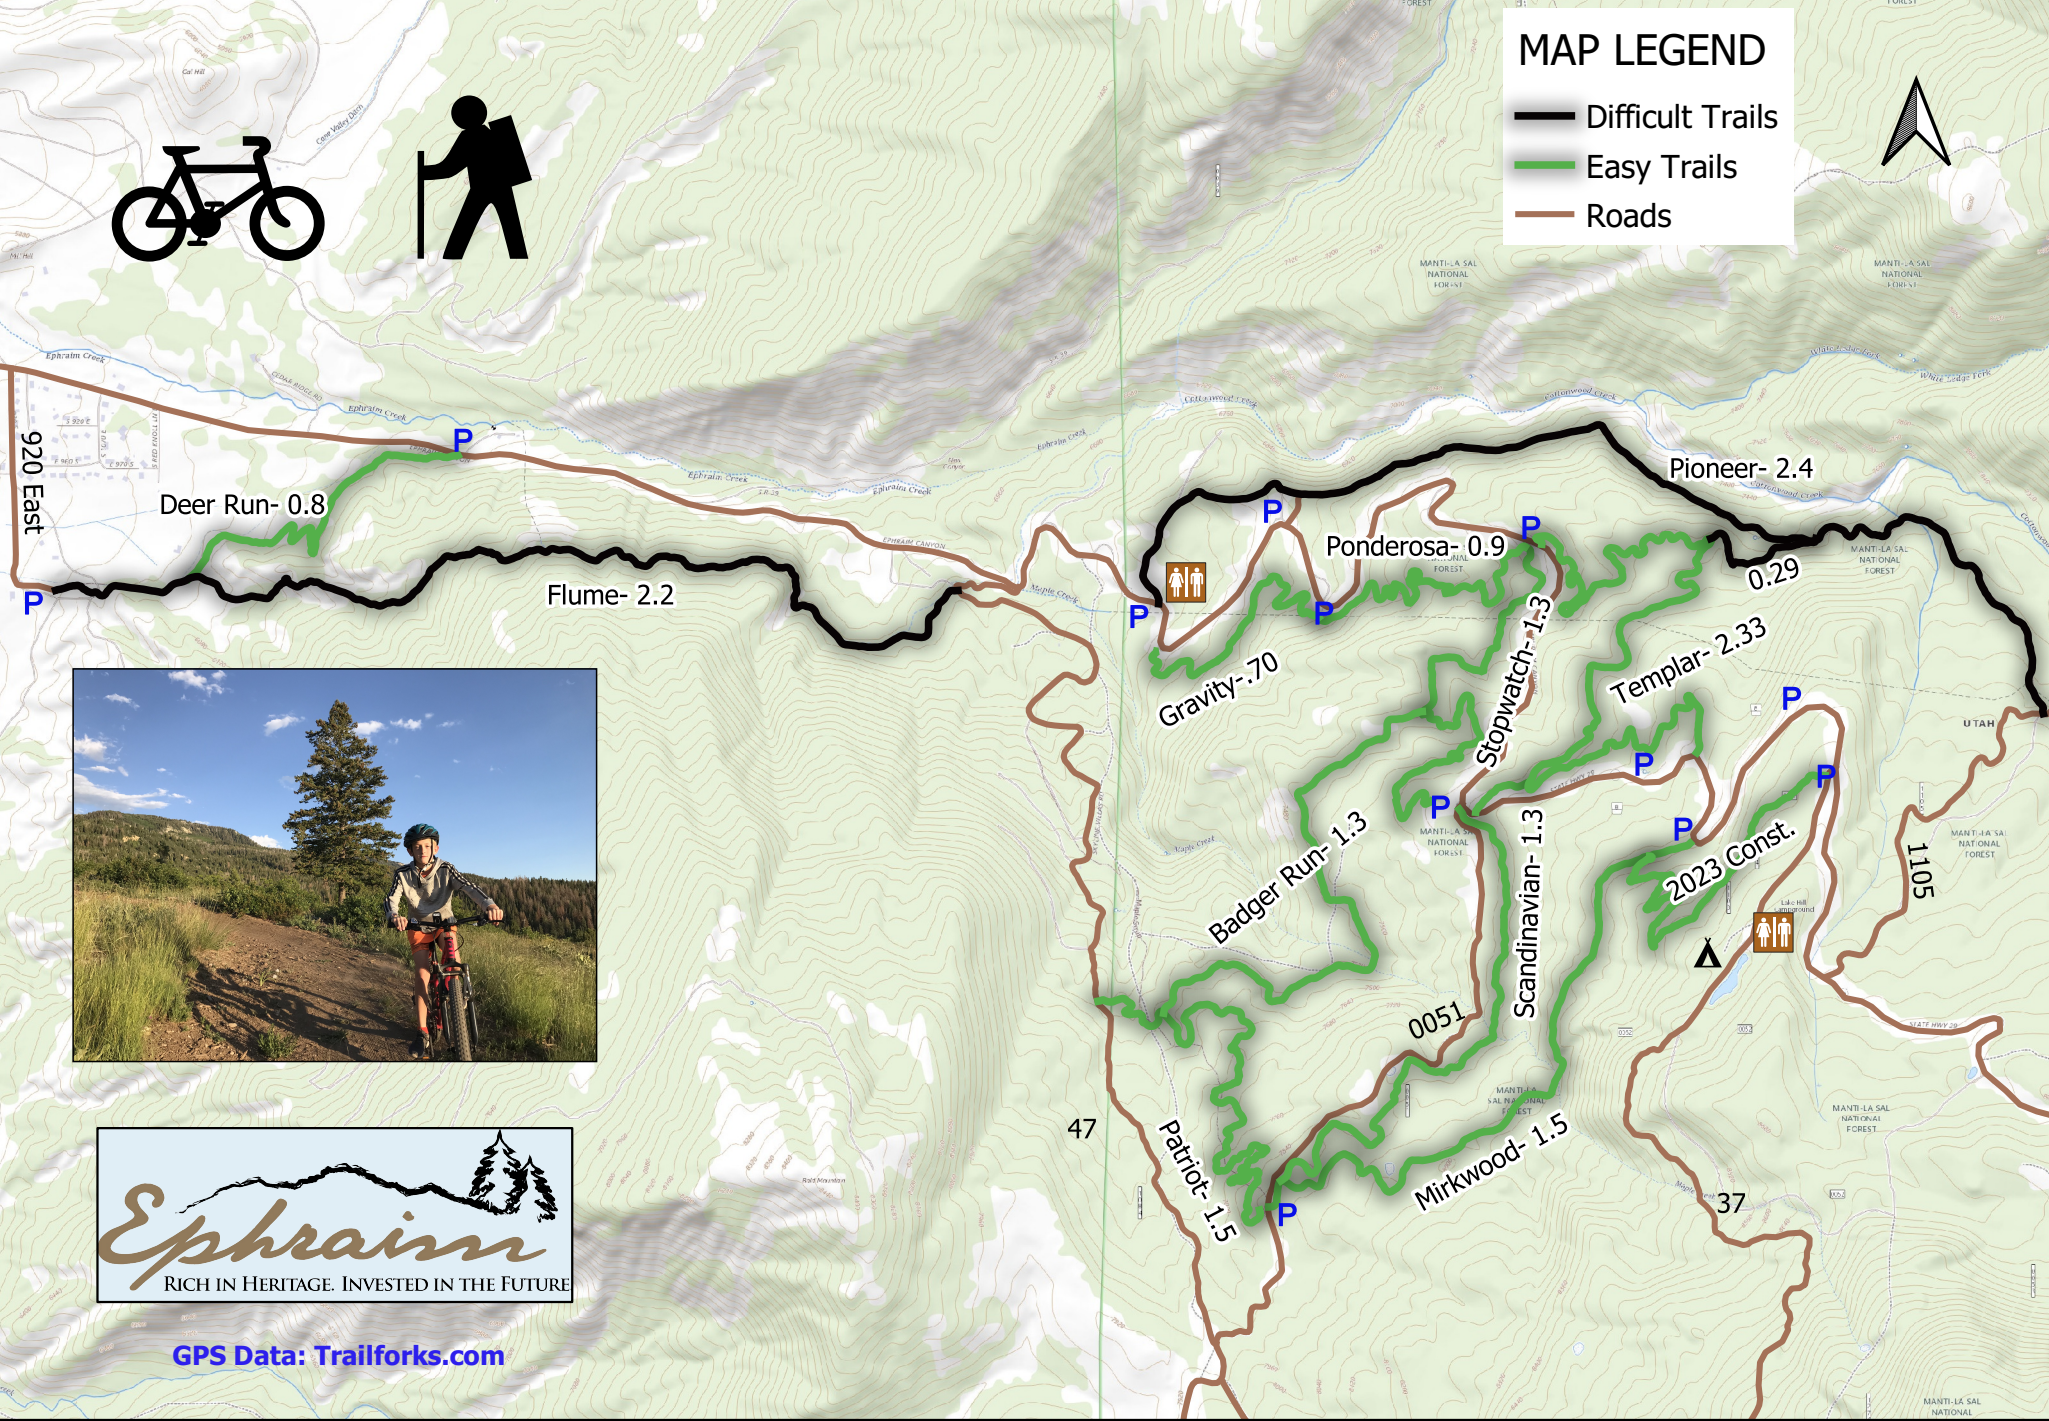

Ephraim Canyon

non-motorized trails

MAP LEGEND

- Difficult Trails
- Easy Trails
- Roads

GPS Data: [Trailforks.com](https://www.trailforks.com)